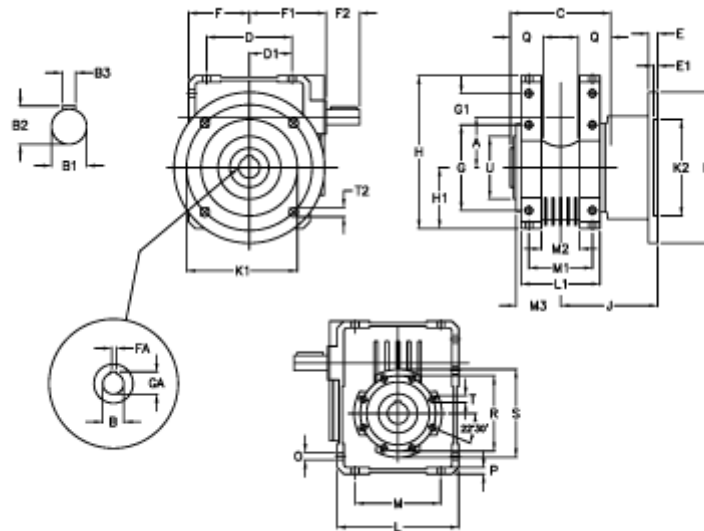

Article number: 3922086007400

Description: Worm gear with solid input shaft
W 86UF1-7-HS unassembled

Measures

A = 86.90	Description = W86UF-xx-P71 B5	G1 = 45.5	L = 200	Q = 45
B = 35	E = 15	GA = 38.3	L1 = 125	R = 130
B1 = 25	E1 = 6	H = 245.5	M = 144	S = 150
B2 = 28.0	F = 100.0	H1 = 100.0	M1 = 101	T = M10x18
B3 = 8	F1 = 142.5	J = 151.0	M2 = 57	T2 = 12.5
C = 140	F2 = 50	K = 210	M3 = 64.5	U = 110
D = 144.0	FA = 10	K1 = 176	O = 11.5	
D1 = 72.0	G = 144	K2 = 152	P = 11	